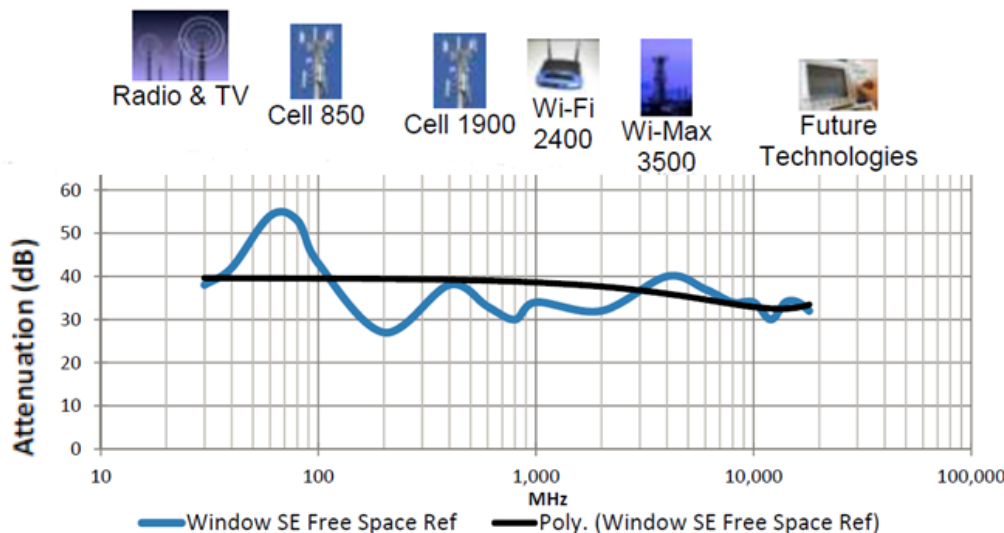

Shielding Effectiveness: Signal Protect - Silver

dB Shielding Table

- 10dB = 90%
- 15dB = 97%
- 20dB = 99%
- 25dB = 99.7%
- 30dB = 99.9%
- 35dB = 99.97%
- 40dB = 99.99%
- 45dB = 99.997%
- 50dB = 99.999%
- 55dB = 99.9997%

RF Sources

Baby Monitor	49, 902, 2400 MHz
Bluetooth	2400 MHz
Cellular	700-2600 MHz
5G Low-Mid, High Band	600-6000 MHz, 24000 MHz+
DECT Phone	1900 MHz
FM Radio	88-108 MHz
Microwave Oven	2450 MHz
Smart Meter	900, 2400 MHz
TV Towers DTV	54-698 MHz
WiFi Router	2400, 5000, 6000 MHz
WiMax	3500 MHz